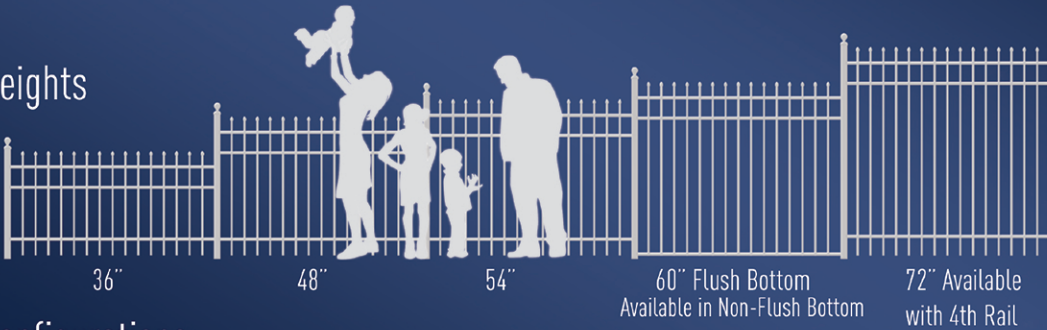

HUDSON

FENCE SUPPLY, INC.

THE FENCE PROS FOR OVER 25 YEARS

Styles

Available Colors

Asheville & Drexel

Standard Picket: 60" Flush Bottom & 72"
Double Picket: 48", 54", 60" & 72"

Belhaven & Claremont

Standard Picket: 54" Flush Bottom, 60" & 72"
Double Picket: 48", 54", 60" & 72"

Elon

Standard Picket: 48", 54" & 60"
Double Picket: 48", 54" & 60"

Fairview

Standard Picket: 60"

Heights

Configurations

Hudson Fence sections can rack up to 30" over 72" when rails are triple punched. Standard punched sections will rack 15" over 72". Specify triple punch when ordering if more than 15" of racking is required.