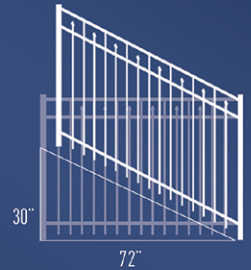

### Configurations

Standard Picket

\*Double Picket

\*Puppy Picket

Spear Top Puppy Picket

Hudson Fence sections can rack up to 30" over 72" when rails are triple punched. Standard punched sections will rack 15" over 72". Specify triple punch when ordering if more than 15" of racking is required.

### Gates

Arched Top Walkway

Straight Top Walkway

Rainbow Arch Double

Estate Arch Double

Straight Top Single

Rainbow Arch Single

Estate Arch Single